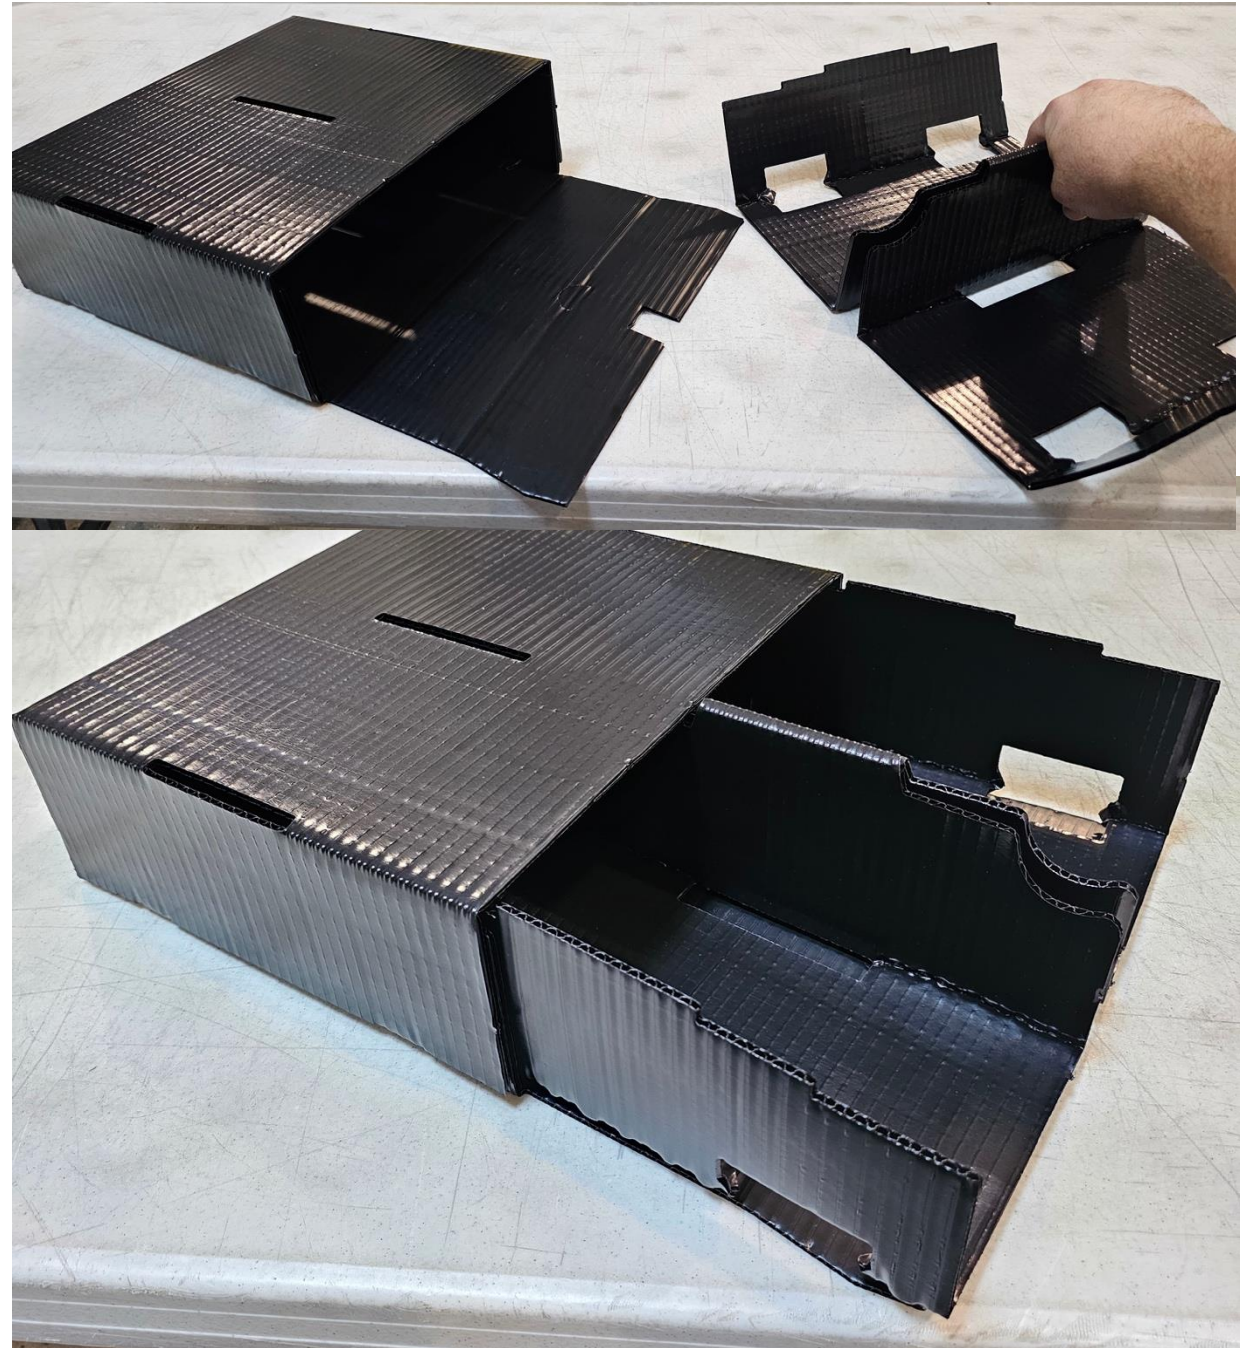

PathArchiv

Storage Box Folding Instruction

Set the box aside for a moment, and set the box insert out, shiny side up.

Fold the outer flaps up, as shown in the upper right.

Next fold the mid-flap fold up on both sides as shown to the lower right.

PathArchiv

Storage Box Folding Instruction

Then fold the center fold such that the box insert will assume the form of a "W" as shown to the right.

PathArchiv

Storage Box Folding Instruction

Square up the shape of the box insert and insert it into the box.

The insert will need to be wiggled past the tabs inside the box.

PathArchiv

Storage Box Folding Instruction

The dorsal tab will fit through the upper box slot when the box insert is properly seated.

PathArchiv