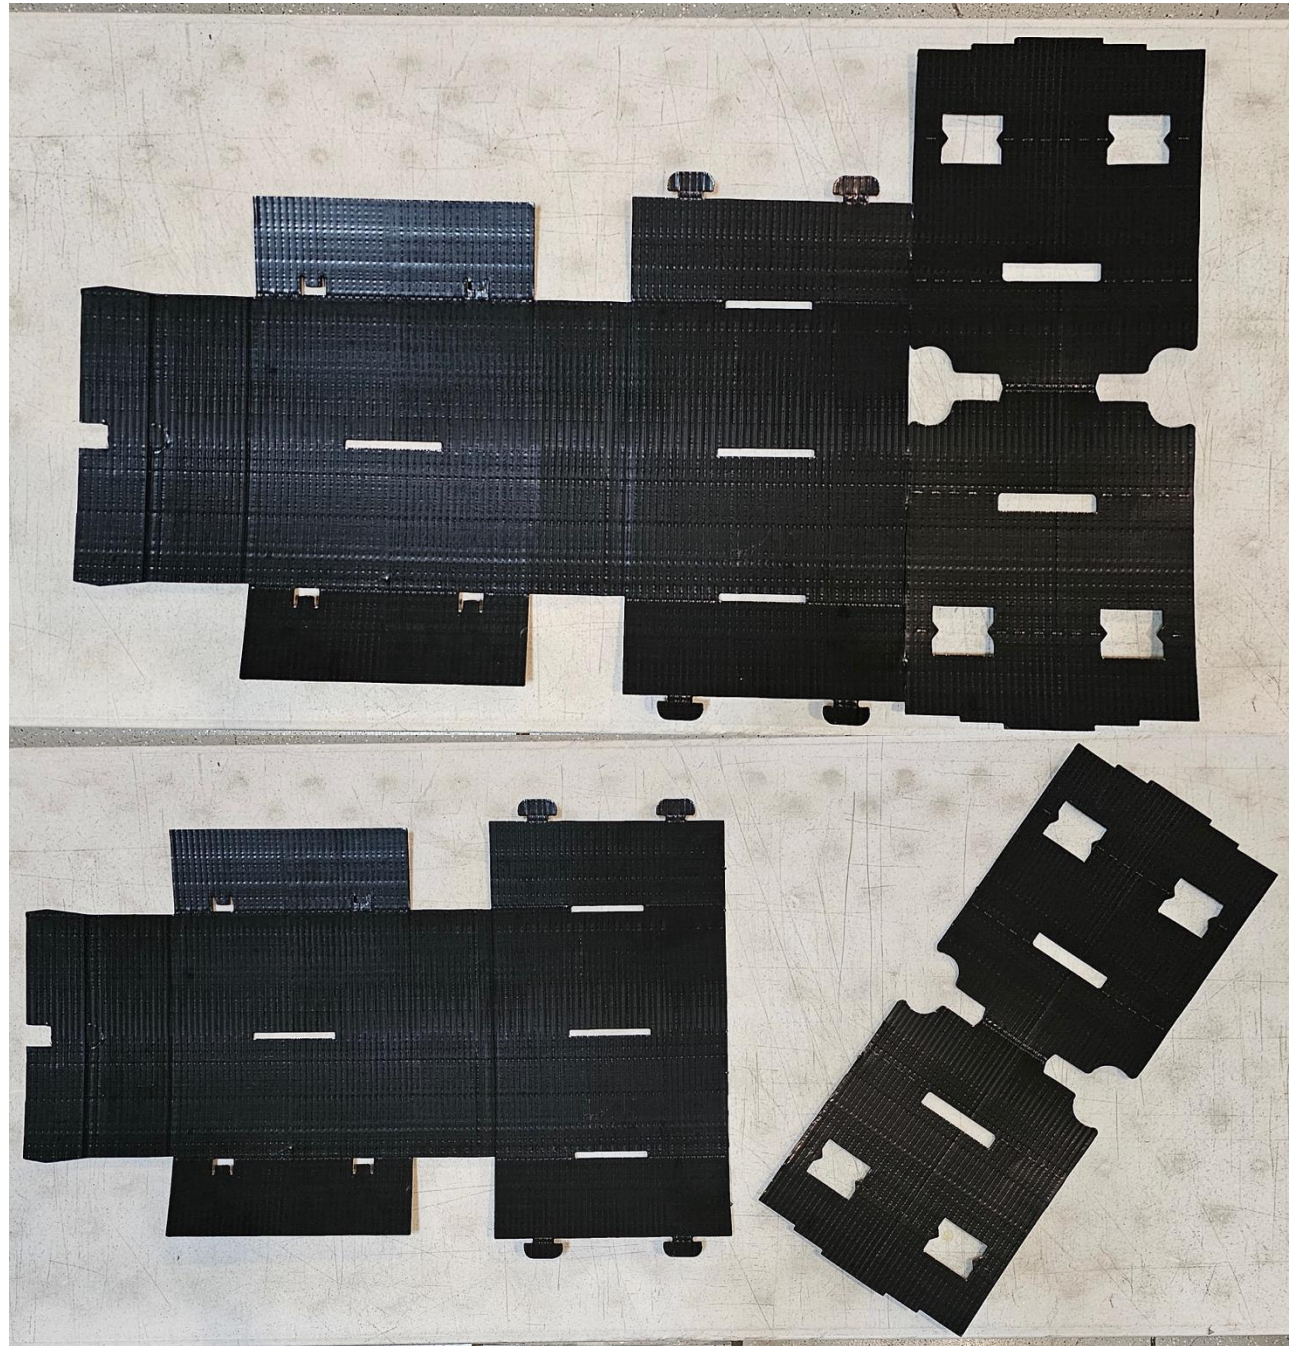

PathArchiv

Storage Box Folding Instruction

Begin by separating the Box Insert from the Box as shown to the right.

PathArchiv

Storage Box Folding Instruction

Take the Box piece flip it so that the shiny side faces down.

Then fold the wall-flaps up as shown to the right.

PathArchiv

Storage Box Folding Instruction

Then fold the box top and bottom together, like a book, using the two seams to create the rear box wall.

PathArchiv

Storage Box Folding Instruction

The box should look approximately like this, so far.

PathArchiv

Storage Box Folding Instruction

Fold the box tabs over.

Then fold the tab hooks until they are square.

PathArchiv

Storage Box Folding Instruction

Insert the tab into the tab hole on the inner box wall.

PathArchiv

Storage Box Folding Instruction

Once the box tabs are inside the box, unfold them so that they grip the inner box wall.