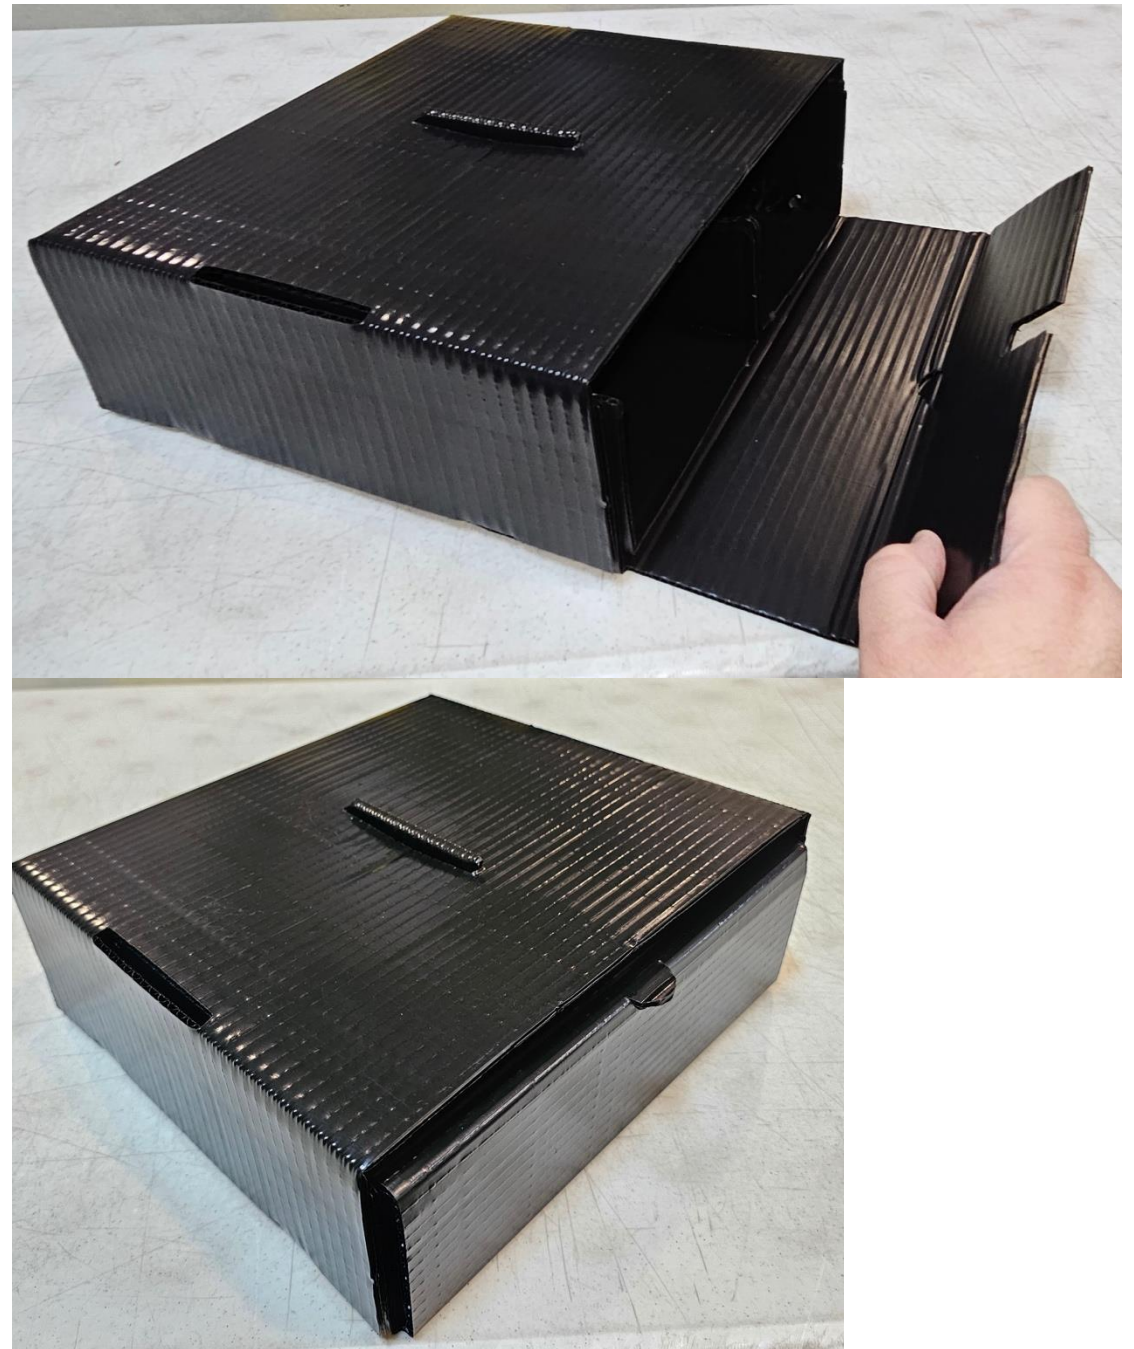

PathArchiv

Storage Box Folding Instruction

Fold the lid flap and close the box by sliding the flap into the box as shown to the right.