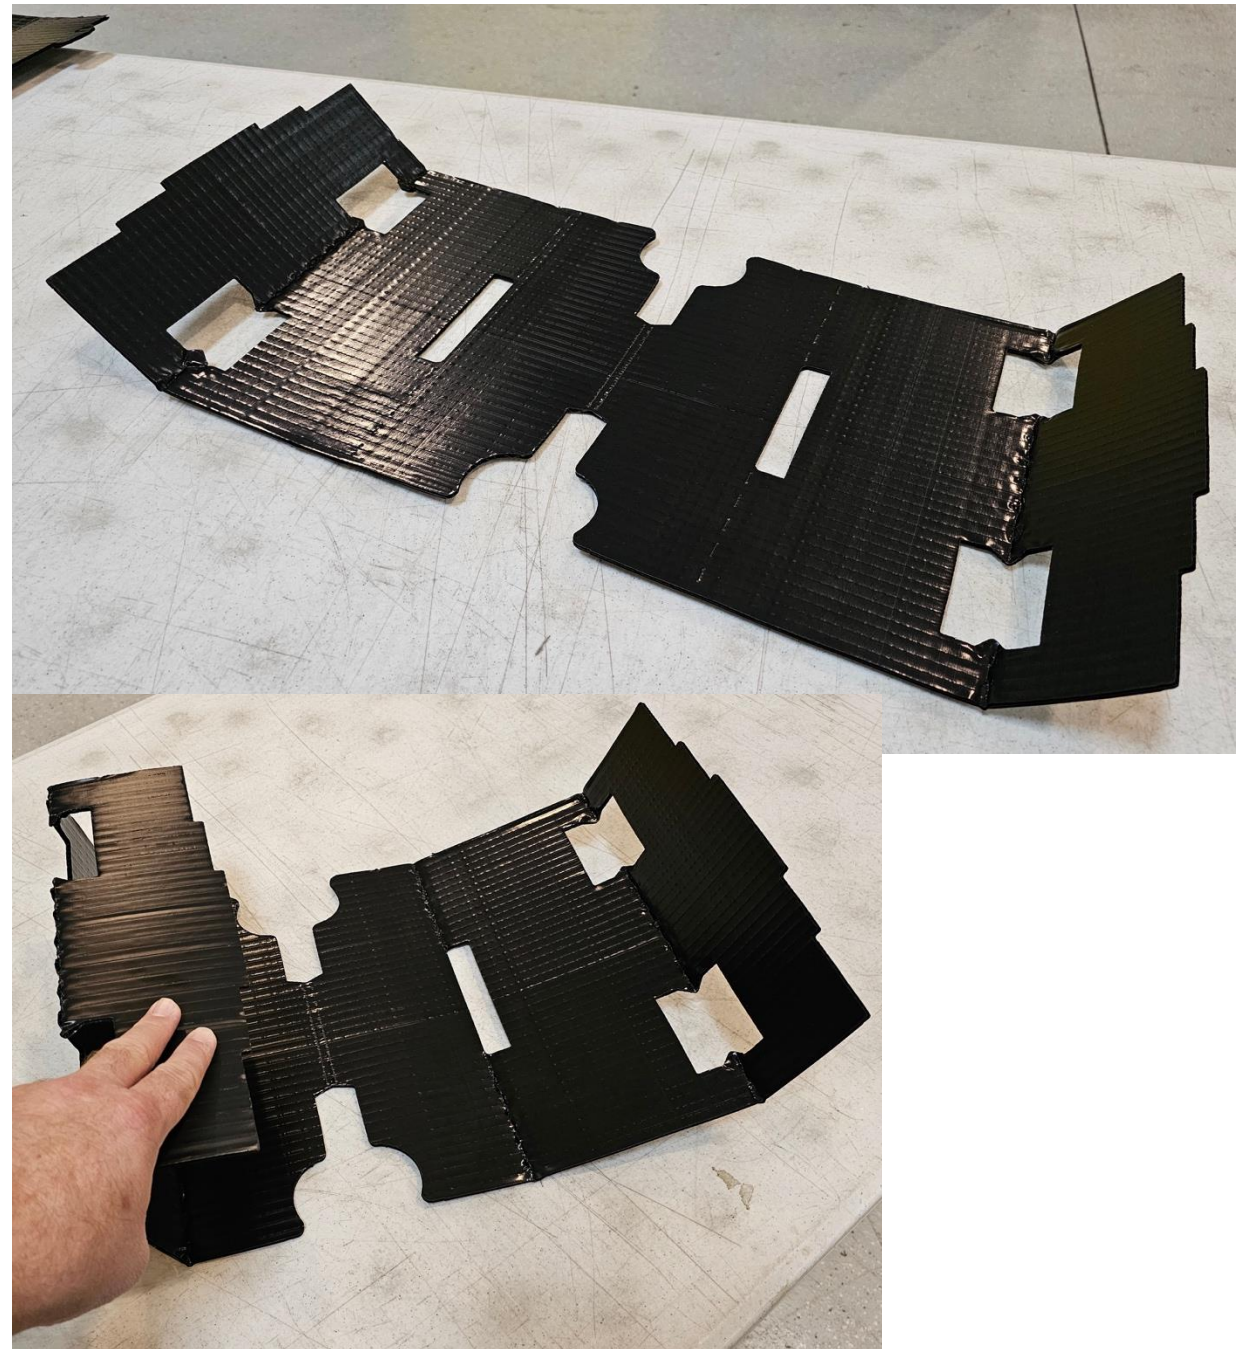

Then fold the wall-flaps up as shown to the right.

PathArchiv

Storage Box Folding Instruction

Then fold the box top and bottom together, like a book, using the two seams to create the rear box wall.

PathArchiv

Storage Box Folding Instruction

The box should look approximately like this, so far.

PathArchiv

Storage Box Folding Instruction

Fold the box tabs over.

Then fold the tab hooks until they are square.

PathArchiv

Storage Box Folding Instruction

Insert the tab into the tab hole on the inner box wall.

PathArchiv

Storage Box Folding Instruction

Once the box tabs are inside the box, unfold them so that they grip the inner box wall.

PathArchiv

Storage Box Folding Instruction

Set the box aside for a moment, and set the box insert out, shiny side up.

Fold the outer flaps up, as shown in the upper right.

Next fold the mid-flap fold up on both sides as shown to the lower right.