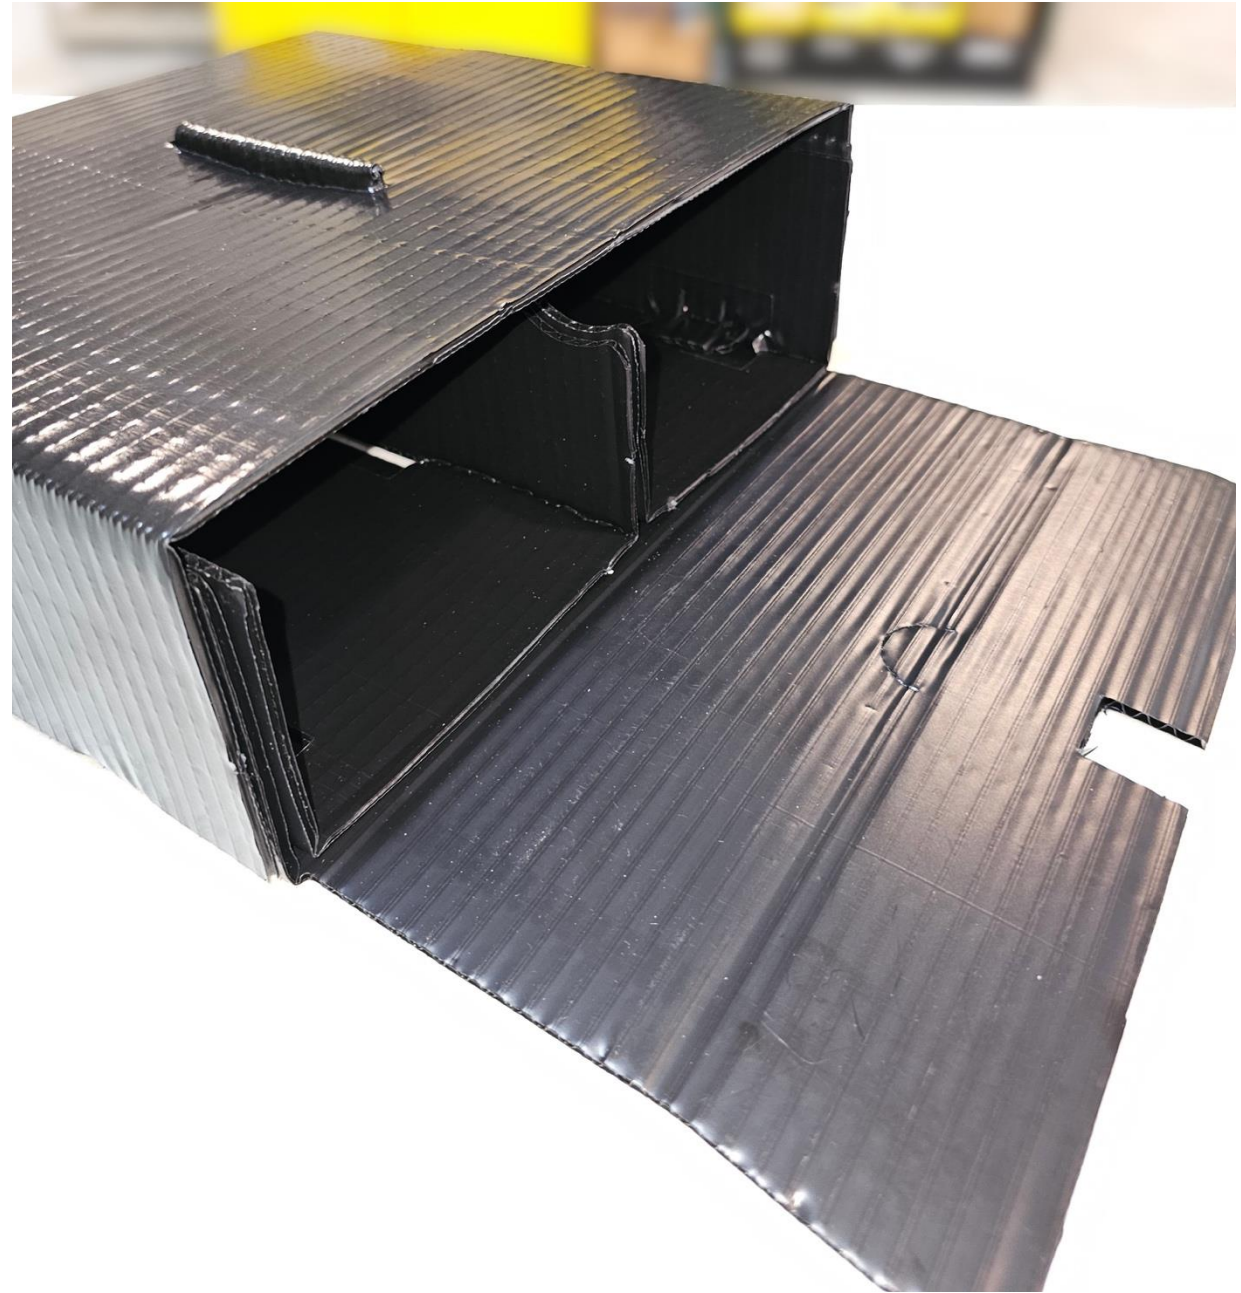

PathArchiv

Storage Box Folding Instruction

Set the box aside for a moment, and set the box insert out, shiny side up.

Fold the outer flaps up, as shown in the upper right.

Next fold the mid-flap fold up on both sides as shown to the lower right.

PathArchiv

Storage Box Folding Instruction

Then fold the center fold such that the box insert will assume the form of a "W" as shown to the right.

PathArchiv

Storage Box Folding Instruction

Square up the shape of the box insert and insert it into the box.

The insert will need to be wiggled past the tabs inside the box.

PathArchiv

Storage Box Folding Instruction

The dorsal tab will fit through the upper box slot when the box insert is properly seated.

PathArchiv